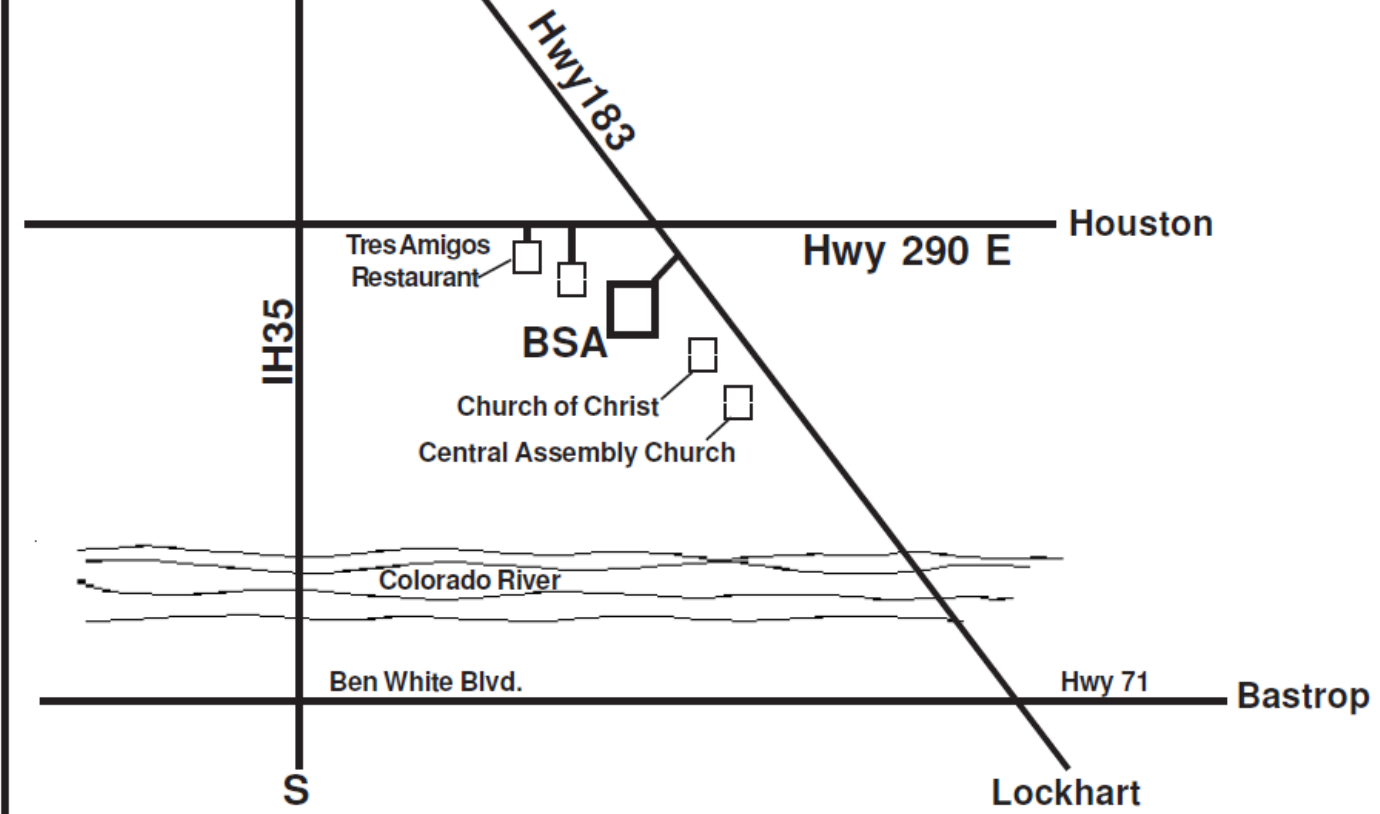

# Map to Capitol Area Council Boy Scout Office and Scout Shop

BOY SCOUTS  OF AMERICA  
CAPITOL AREA COUNCIL

If traveling southbound on US 183, pass over IH 35, then exit at the Cameron Road/290 exit. Stay on the 183 access road an additional 1 ½ miles. After passing under the 290 overpass, BSA is the first driveway on the right.

If traveling on IH 35 (either direction), take the US 290 E exit (milepost 238-B), go a mile and exit for US 183. Turn right (south) at 183. BSA is the first drive to the right.

If traveling on TX 71, go north on US 183, exit at US 290 E, then make a U-turn USING THE SIGNAL LIGHTS for safety. As you come out from beneath the overpass, BSA is the first drive to the right.