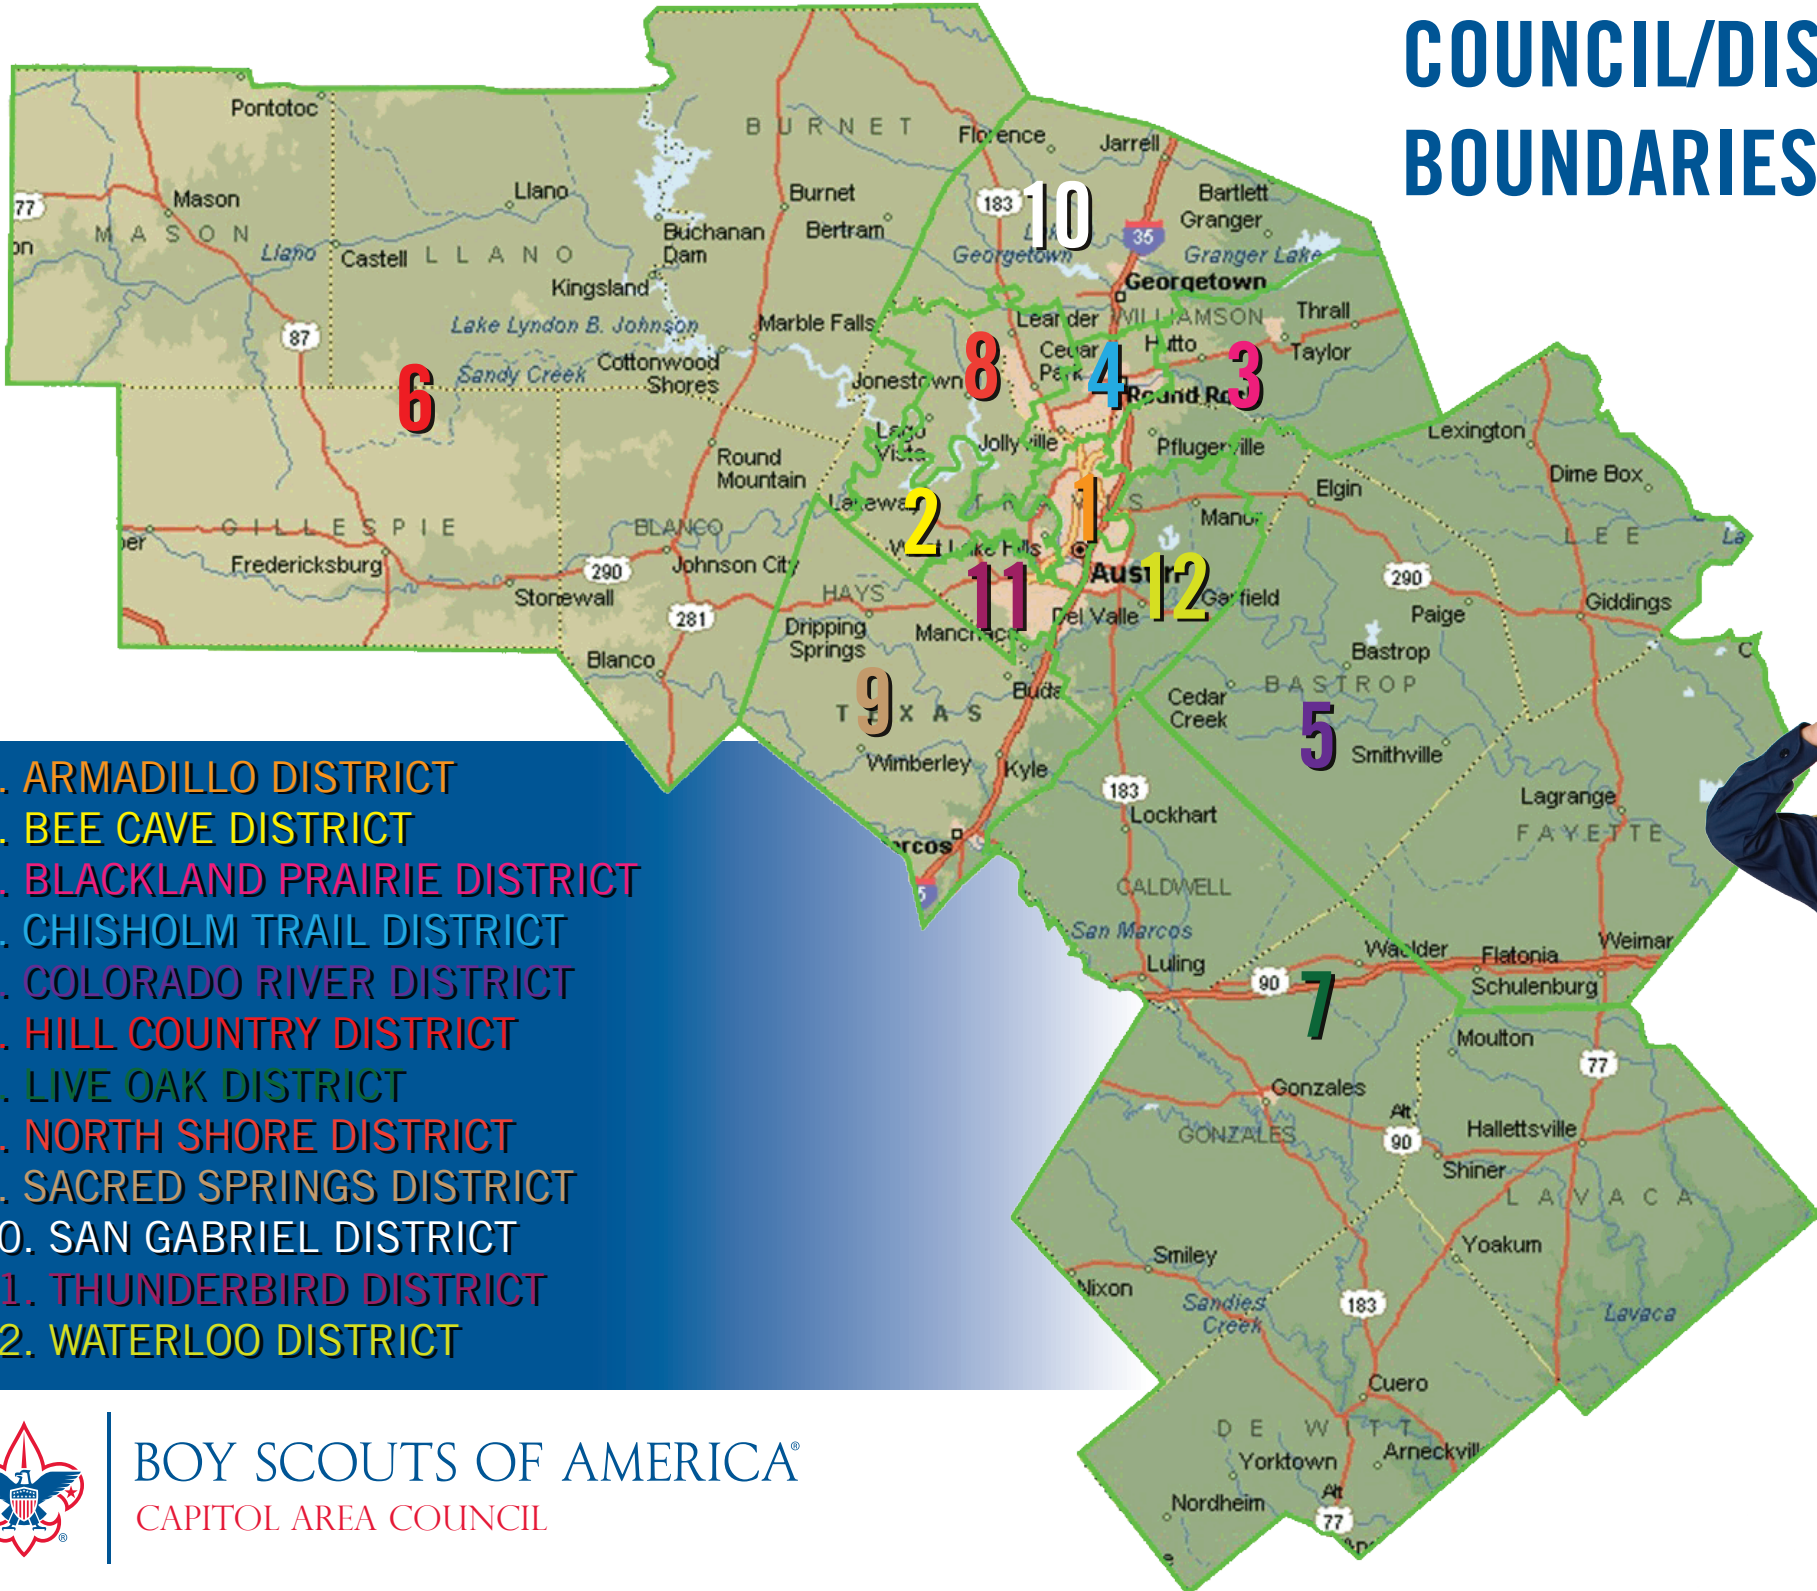

COUNCIL/DISTRICT BOUNDARIES

- 1. ARMADILLO DISTRICT
- 2. BEE CAVE DISTRICT
- 3. BLACKLAND PRAIRIE DISTRICT
- 4. CHISHOLM TRAIL DISTRICT
- 5. COLORADO RIVER DISTRICT
- 6. HILL COUNTRY DISTRICT
- 7. LIVE OAK DISTRICT
- 8. NORTH SHORE DISTRICT
- 9. SACRED SPRINGS DISTRICT
- 10. SAN GABRIEL DISTRICT
- 11. THUNDERBIRD DISTRICT
- 12. WATERLOO DISTRICT