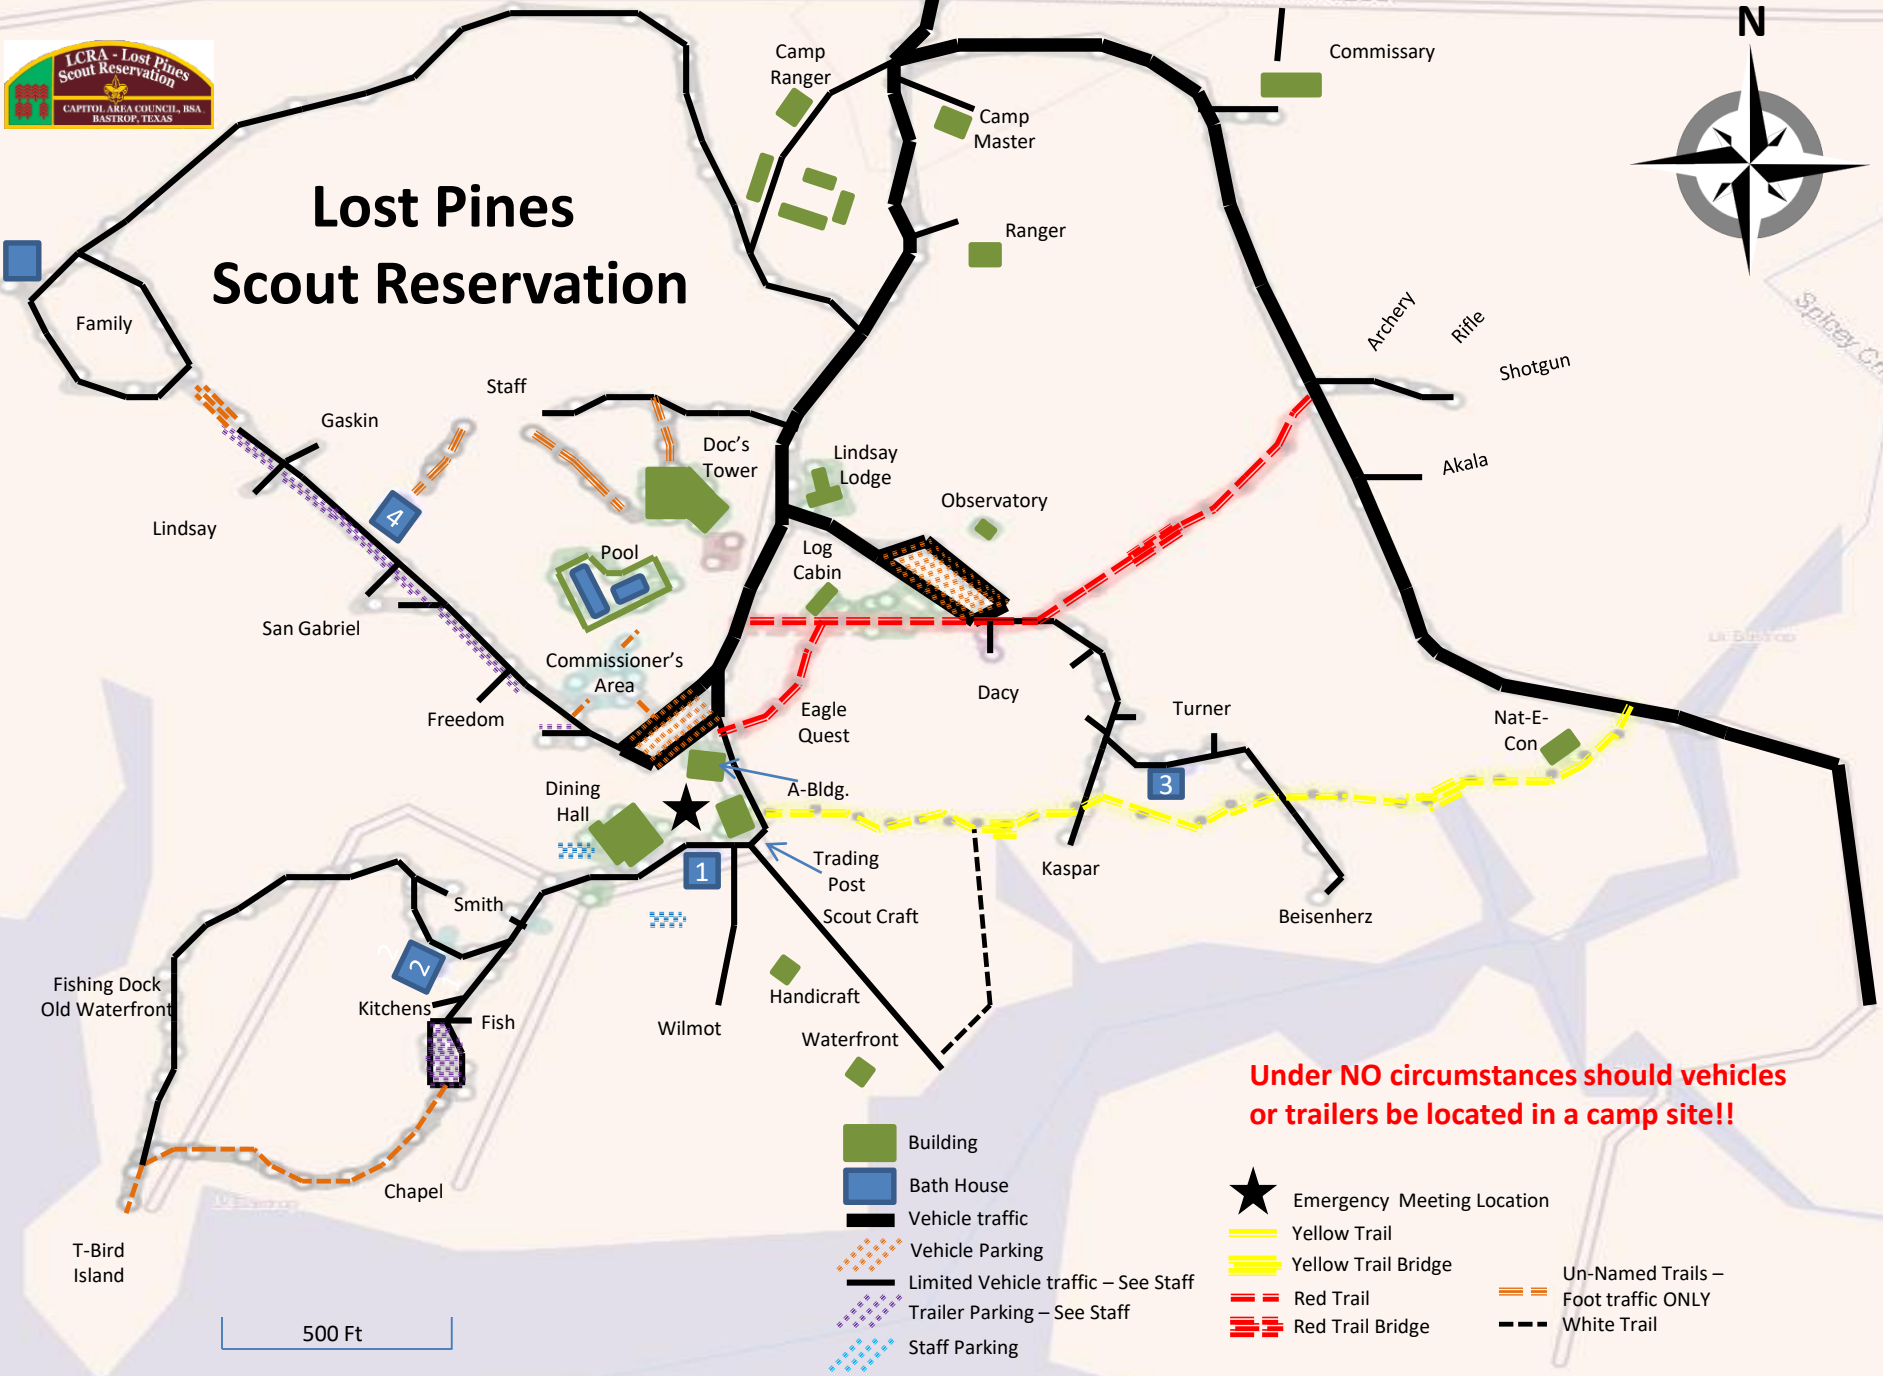

Lost Pines Scout Reservation

500 Ft

Under NO circumstances should vehicles or trailers be located in a camp site!!

-  Building
-  Bath House
-  Vehicle traffic
-  Vehicle Parking
-  Limited Vehicle traffic - See Staff
-  Trailer Parking - See Staff
-  Staff Parking
-  Yellow Trail
-  Yellow Trail Bridge
-  Red Trail
-  Red Trail Bridge
-  Un-Named Trails - Foot traffic ONLY
-  White Trail
-  Emergency Meeting Location

Akala

Staff

Gaskin

Doc's Tower

Lindsay Lodge

Observatory

Pool

Log Cabin

Lindsay

4

San Gabriel

Commissioner's Area

Freedom

Dacy

Eagle Quest

Turner

Fishing Dock
Old Waterfront

2

Kitchens

Fish

Wilmot

Handicraft

Waterfront

T-Bird Island