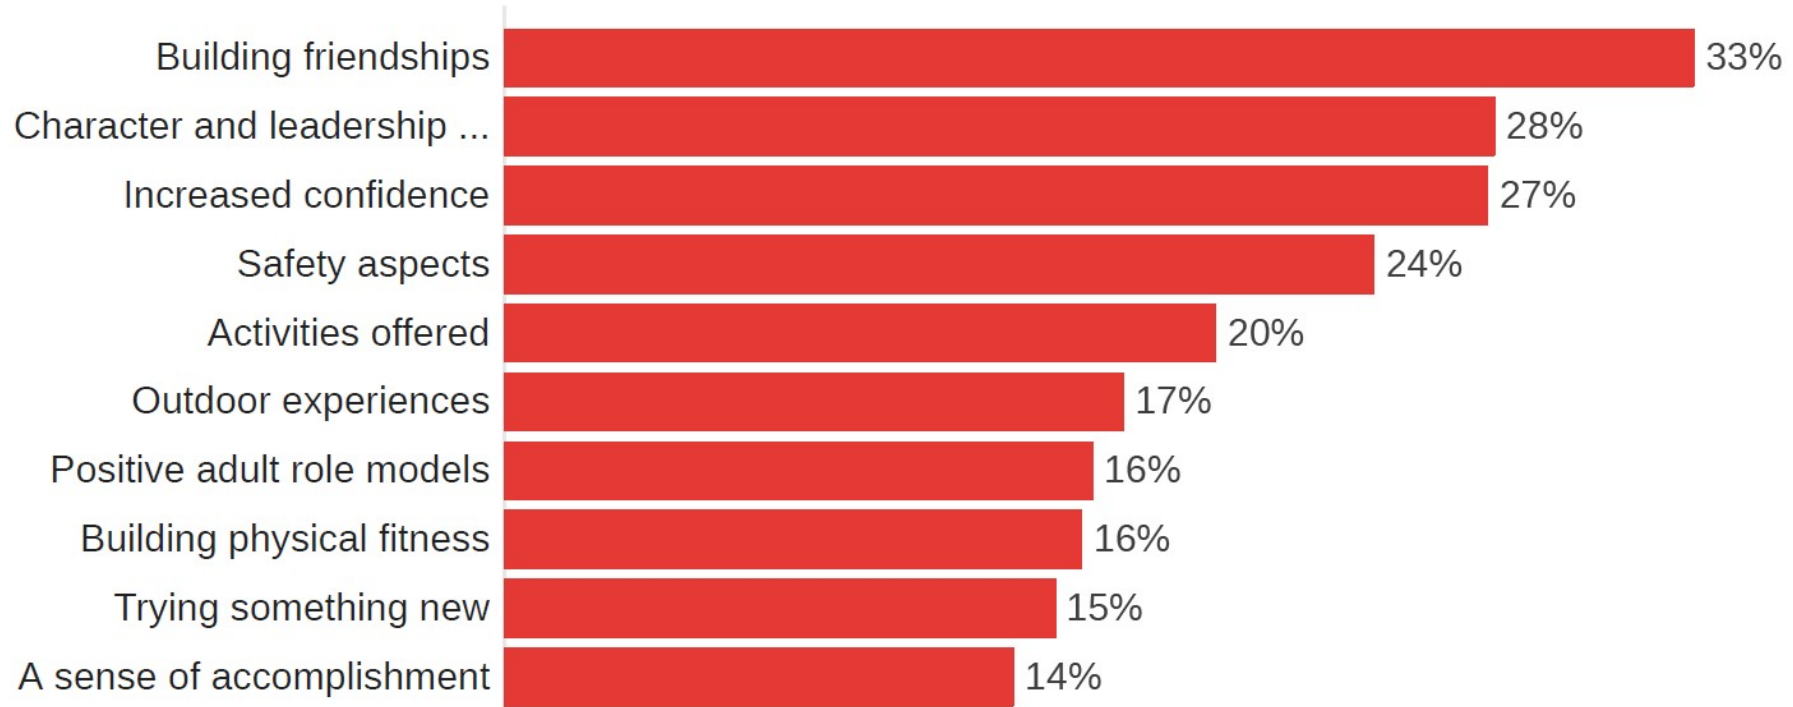

SCOUTING FORWARD

Survey of Parents of Non-Scouts
Conducted March 2023

Where do you usually get information on how to enroll your child in a youth program?

What is most important to you when determining what youth programs your child should join? Please select your top three choices.

Base: 1,043 parents of non-Scouts

Before seeing these advertisements, had you ever considered enrolling your child(ren) in a Cub Scout or BSA program?

Base: 1,043 parents of non-Scouts